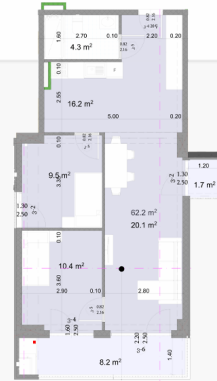

0322 12 11 11 

info@solum.ge 

Tbilisi, Tsereteli 117a 

12 Floor | Flat N76

Price 222,456.62 Gel

Common room
20.1m²

Bedroom 1
10.4m²

Bedroom 2
9.5m²

Bathroom
4.3m²

Balcony 1
8.2m²

Balcony 2
1.7m²