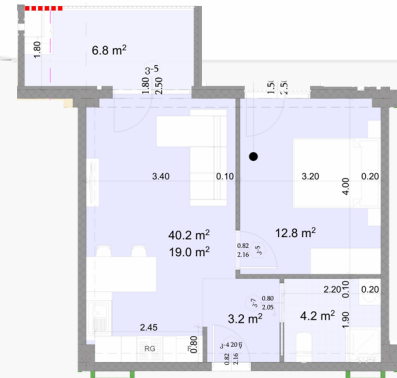

0322 12 11 11

info@solum.ge

Tbilisi, Tsereteli 117a

11 Floor | Flat N65

Price 145,013.33 Gel

Common room
3.2m²

Common room
19m²

Bedroom
12.8m²

Bathroom
4.2m²

Balcony
6.8m²