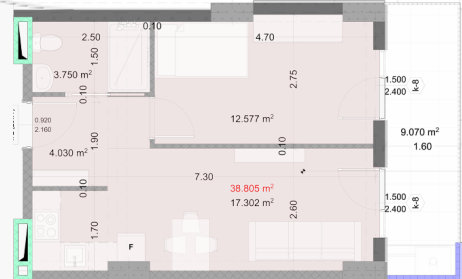

## 2 Floor | Flat N16

Total sq.m.

**47.90 m<sup>2</sup>**

Price

 **0.00**

Installments

 **122,749.74**

Hall  
4m<sup>2</sup>

Common room  
17.3m<sup>2</sup>

Bedroom  
12.6m<sup>2</sup>

Bathroom  
3.7m<sup>2</sup>

Balcony  
9.1m<sup>2</sup>