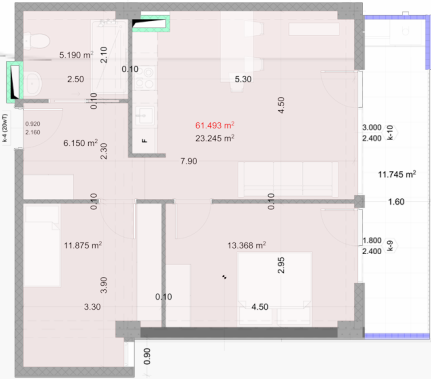

0322 12 11 11

info@solum.ge

Tbilisi, Tsereteli 117a

12 Floor | Flat N159

Total sq.m.

73.20 m²

Price

₾ | **0.00**

Installments

₾ | **185,240.65**

Hall
6.2m²

Common room
23.2m²

Bedroom 1
13.4m²

Bedroom 2
11.9m²

Bathroom
5.2m²

Balcony
11.7m²