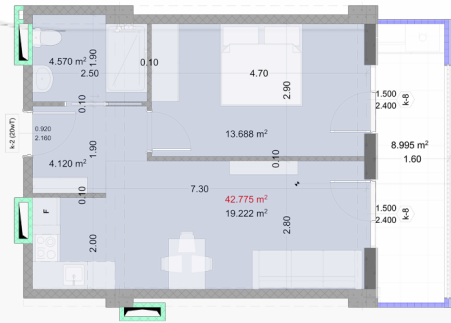

0322 12 11 11

info@solum.ge

Tbilisi, Tsereteli 117a

12 Floor | Flat N158