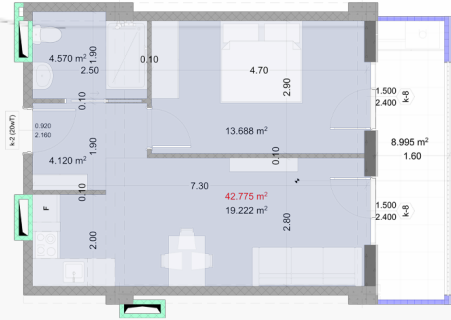

0322 12 11 11

info@solum.ge

Tbilisi, Tsereteli 117a

12 Floor | Flat N158