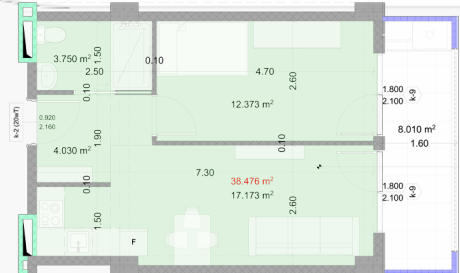

0322 12 11 11

info@solum.ge

Tbilisi, Tsereteli 117a

12 Floor | Flat N157

Total sq.m.

46.50 m²

Price

₾ **0.00**

Installments

₾ **116,895.89**

Hall
4m²

Common room
17.2m²

Bedroom
12.4m²

Bathroom
3.7m²

Balcony
8m²