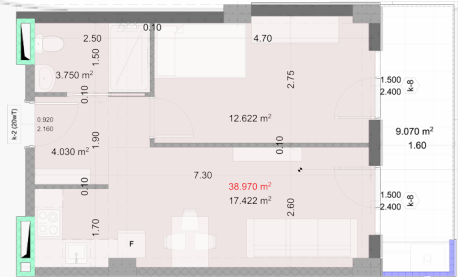

0322 12 11 11

info@solum.ge

Tbilisi, Tsereteli 117a

12 Floor | Flat N156

Total sq.m.

48.10 m²

Price

₾ **0.00**

Installments

₾ **120,918.11**

Hall
4m²

Common room
17.4m²

Bedroom
12.6m²

Bathroom
3.7m²

Balcony
9.1m²