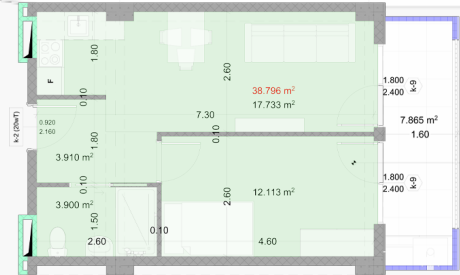

0322 12 11 11 

info@solum.ge 

Tbilisi, Tsereteli 117a 

12 Floor | Flat N154

Total sq.m.

46.70 m²

Price

 **0.00**

Installments

 **117,398.66**

Hall
3.9m²

Common room
17.7m²

Bedroom
12.1m²

Bathroom
12.1m²

Balcony
7.9m²