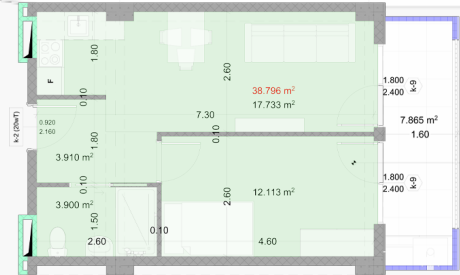

0322 12 11 11 

info@solum.ge 

Tbilisi, Tsereteli 117a 

12 Floor | Flat N154

Total sq.m.

46.70 m²

Price

 **0.00**

Installments

 **119,474.95**

Hall
3.9m²

Common room
17.7m²

Bedroom
12.1m²

Bathroom
12.1m²

Balcony
7.9m²