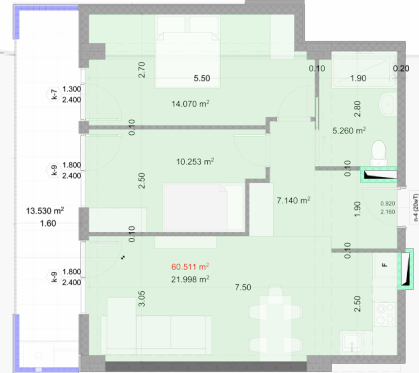

0322 12 11 11 

info@solum.ge 

Tbilisi, Tsereteli 117a 

12 Floor | Flat N151

Total sq.m.

74.00 m²

Price

 **0.00**

Installments

 **186,027.86**

Hall
7.1m²

Common room
22m²

Bedroom 1
14.1m²

Bedroom 2
10.3m²

Bathroom
5.3m²

Balcony
13.5m²