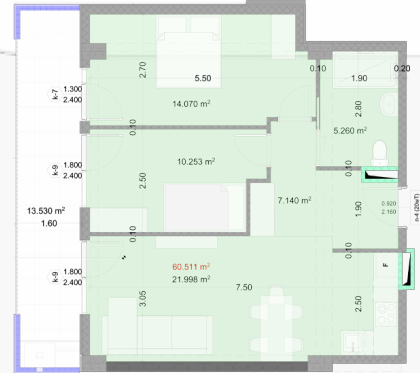

## 12 Floor | Flat N151

Total sq.m.

**74.00 m<sup>2</sup>**

Price

🏠 | **0.00**

Installments

🏠 | **189,317.90**

Hall  
7.1m<sup>2</sup>

Common room  
22m<sup>2</sup>

Bedroom 1  
14.1m<sup>2</sup>

Bedroom 2  
10.3m<sup>2</sup>

Bathroom  
5.3m<sup>2</sup>

Balcony  
13.5m<sup>2</sup>