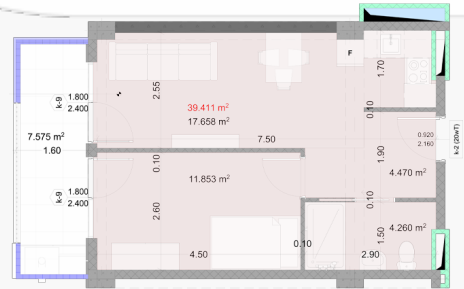

## 12 Floor | Flat N150

Total sq.m.

**47.00 m<sup>2</sup>**

Price

**0.00**

Installments

**118,152.83**

Hall  
4.5m<sup>2</sup>

Common room  
17.7m<sup>2</sup>

Bedroom  
11.9m<sup>2</sup>

Bathroom  
4.3m<sup>2</sup>

Balcony  
7.6m<sup>2</sup>