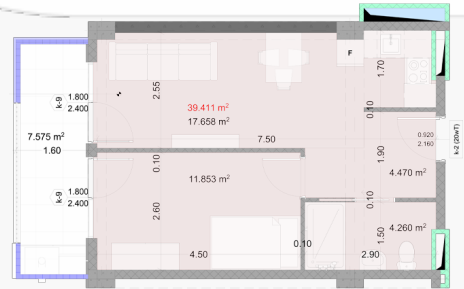

0322 12 11 11

info@solum.ge

Tbilisi, Tsereteli 117a

12 Floor | Flat N150

Total sq.m.

47.00 m²

Price

₾ **0.00**

Installments

₾ **120,242.45**

Hall
4.5m²

Common room
17.7m²

Bedroom
11.9m²

Bathroom
4.3m²

Balcony
7.6m²