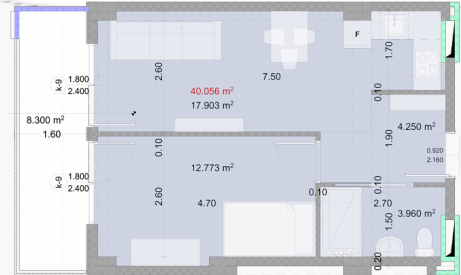

0322 12 11 11

info@solum.ge

Tbilisi, Tsereteli 117a

12 Floor | Flat N149