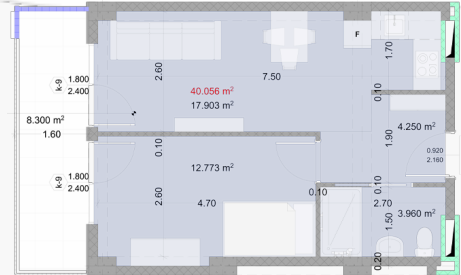

## 12 Floor | Flat N149

Total sq.m.

**48.40 m<sup>2</sup>**

Price

₾ | **0.00**

Installments

₾ | **121,672.28**

Hall  
4.3m<sup>2</sup>

Common room  
17.9m<sup>2</sup>

Bedroom  
12.8m<sup>2</sup>

Bathroom  
4m<sup>2</sup>

Balcony  
8.3m<sup>2</sup>