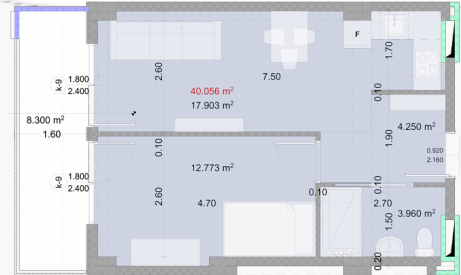

0322 12 11 11 

info@solum.ge 

Tbilisi, Tsereteli 117a 

12 Floor | Flat N149

Total sq.m.

48.40 m²

Price

 **0.00**

Installments

 **122,481.52**

Hall
4.3m²

Common room
17.9m²

Bedroom
12.8m²

Bathroom
4m²

Balcony
8.3m²