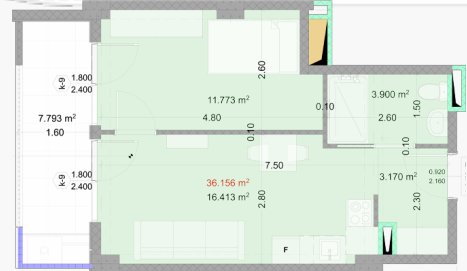

## 12 Floor | Flat N148

Total sq.m.

**44.00 m<sup>2</sup>**

Price

 **0.00**

Installments

 **110,611.16**

Hall  
3.2m<sup>2</sup>

Common room  
16.4m<sup>2</sup>

Bedroom  
11.8m<sup>2</sup>

Bathroom  
3.9m<sup>2</sup>

Balcony  
7.8m<sup>2</sup>