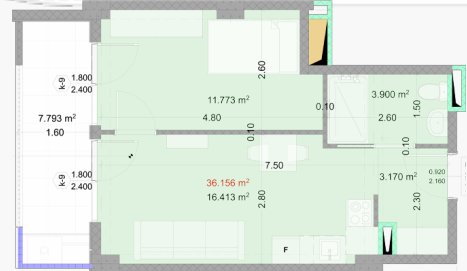

0322 12 11 11 

info@solum.ge 

Tbilisi, Tsereteli 117a 

12 Floor | Flat N148

Total sq.m.

44.00 m²

Price

 **0.00**

Installments

 **112,567.40**

Hall
3.2m²

Common room
16.4m²

Bedroom
11.8m²

Bathroom
3.9m²

Balcony
7.8m²