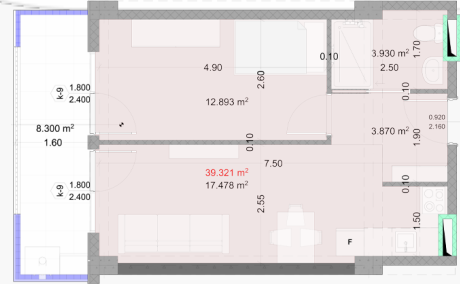

0322 12 11 11 

info@solum.ge 

Tbilisi, Tsereteli 117a 

12 Floor | Flat N147

Total sq.m.

47.60 m²

Price

 **0.00**

Installments

 **121,777.46**

Hall
3.9m²

Common room
17.5m²

Bedroom
12.9m²

Bathroom
3.9m²

Balcony
8.3m²