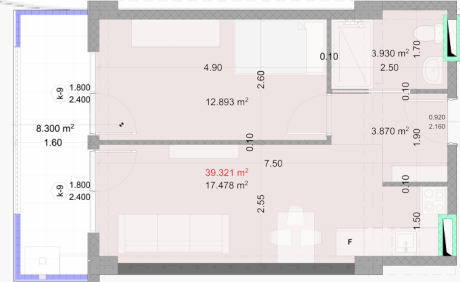

0322 12 11 11

info@solum.ge

Tbilisi, Tsereteli 117a

12 Floor | Flat N147

Total sq.m.

47.60 m²

Price

0.00

Installments

119,661.16

Hall
3.9m²

Common room
17.5m²

Bedroom
12.9m²

Bathroom
3.9m²

Balcony
8.3m²