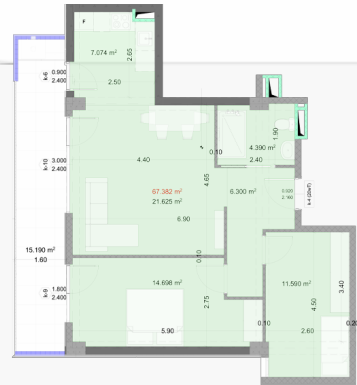

## 12 Floor | Flat N146

Total sq.m.

**82.60 m<sup>2</sup>**

Price

**0.00**

Installments

**207,647.31**

Hall  
6.3m<sup>2</sup>

Bedroom 1  
14.7m<sup>2</sup>

Bedroom 2  
11.6m<sup>2</sup>

Bathroom  
4.4m<sup>2</sup>

Balcony  
15.2m<sup>2</sup>