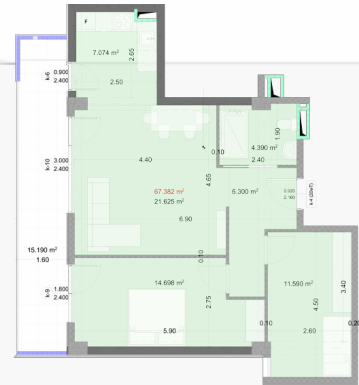

0322 12 11 11

info@solum.ge

Tbilisi, Tsereteli 117a

12 Floor | Flat N146

Total sq.m.

82.60 m²

Price

₾ **0.00**

Installments

₾ **211,319.71**

Hall
6.3m²

Bedroom 1
14.7m²

Bedroom 2
11.6m²

Bathroom
4.4m²

Balcony
15.2m²