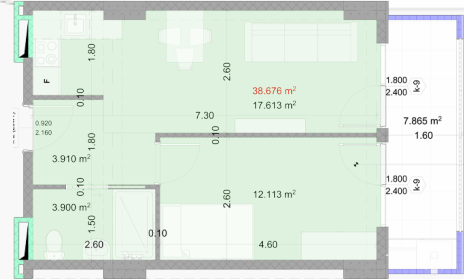

0322 12 11 11

info@solum.ge

Tbilisi, Tsereteli 117a

2 Floor | Flat N14

Total sq.m.

46.60 m²

Price

₾ **0.00**

Installments

₾ **119,418.33**

Hall
3.9m²

Common room
17.6m²

Bedroom
12.4m²

Bathroom
3.9m²

Balcony
7.9m²