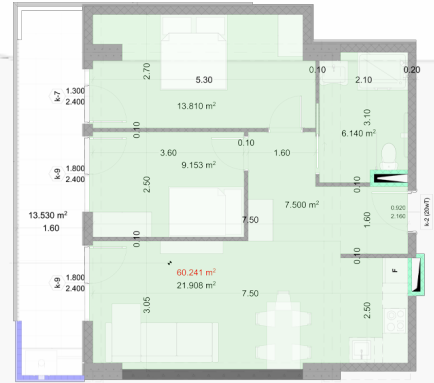

## 2 Floor | Flat N11

Total sq.m.

**73.70 m<sup>2</sup>**

Price

 **0.00**

Installments

 **188,865.46**

Hall  
7.5m<sup>2</sup>

Common room  
21.9m<sup>2</sup>

Bedroom 1  
9.2m<sup>2</sup>

Bedroom 2  
13.8m<sup>2</sup>

Bathroom  
6.1m<sup>2</sup>

Balcony  
13.5m<sup>2</sup>