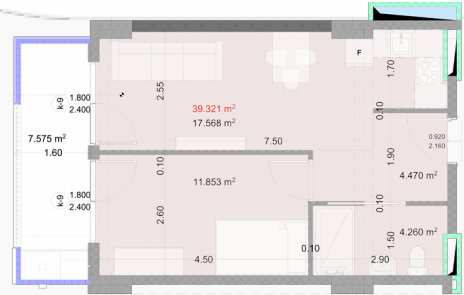

## 2 Floor | Flat N10

Total sq.m.

**46.90 m<sup>2</sup>**

Price

₾ **0.00**

Installments

₾ **120,187.11**

Hall  
4.5m<sup>2</sup>

Common room  
17.6m<sup>2</sup>

Bedroom  
11.9m<sup>2</sup>

Bathroom  
4.3m<sup>2</sup>

Balcony  
7.6m<sup>2</sup>