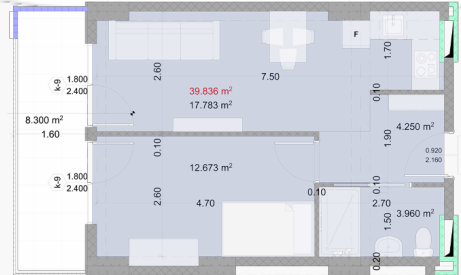

## 2 Floor | Flat N9

Total sq.m.

**48.10 m<sup>2</sup>**

Price

₾ | **0.00**

Installments

₾ | **123,262.26**

Hall  
4.3m<sup>2</sup>

Common room  
17.8m<sup>2</sup>

Bedroom  
12.7m<sup>2</sup>

Bathroom  
4m<sup>2</sup>

Balcony  
8.3m<sup>2</sup>