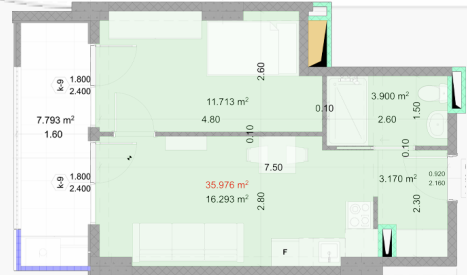

0322 12 11 11

info@solum.ge

Tbilisi, Tsereteli 117a

2 Floor | Flat N8

Total sq.m.

43.80 m²

Price

₾ **0.00**

Installments

₾ **112,242.98**

Hall
3.2m²

Common room
16.3m²

Bedroom
11.7m²

Bathroom
3.9m²

Balcony
7.8m²