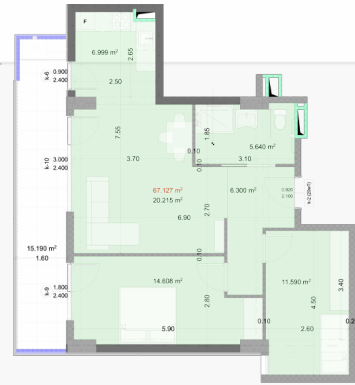

0322 12 11 11

info@solum.ge

Tbilisi, Tsereteli 117a

2 Floor | Flat N6

Total sq.m.

82.30 m²

Price

₾ | **0.00**

Installments

₾ | **210,904.04**

Hall
6.3m²

Bedroom 1
14.6m²

Bedroom 2
11.6m²

Bathroom
5.6m²

Balcony
15.2m²